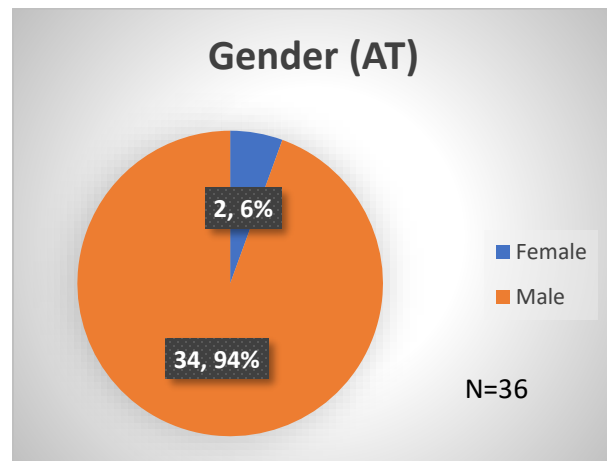

## Demographics for JTDC Population

### Friday Morning Midnight Count

Total # of probation Involved youth<sup>1</sup>: 1,167

<sup>1</sup> Probation Active: Any youth who is pending sentencing with an active social history, has been formally placed on probation or supervision with Cook County Juvenile Probation on the date of the report.