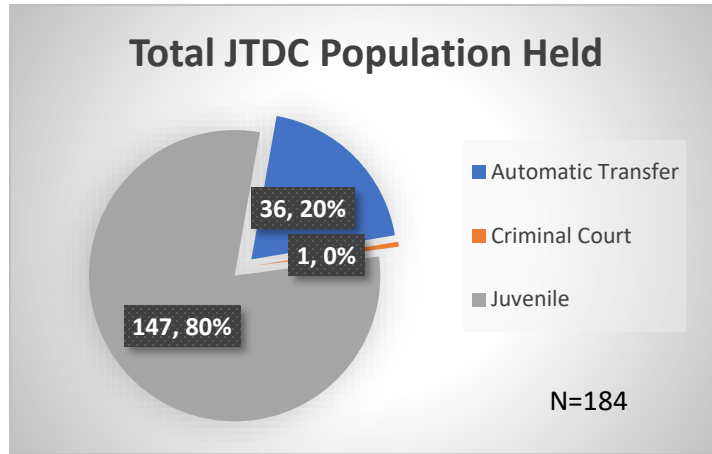

## Demographics for JTDC Population

### Friday Morning Midnight Count

Total # of probation Involved youth<sup>1</sup>: 1,167

<sup>1</sup> Probation Active: Any youth who is pending sentencing with an active social history, has been formally placed on probation or supervision with Cook County Juvenile Probation on the date of the report.