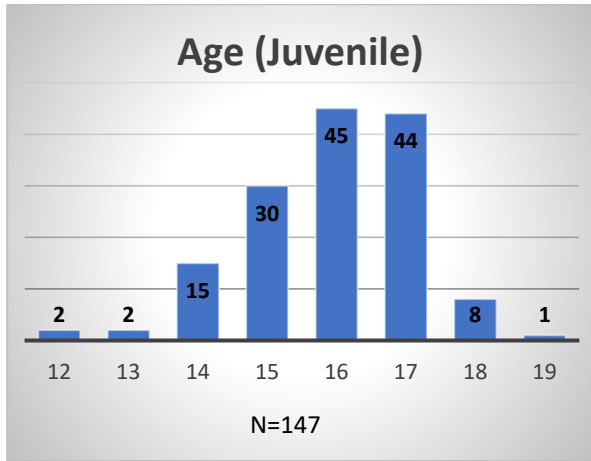

## Demographics for JTDC Population

### Friday Morning Midnight Count

Total # of probation Involved youth<sup>1</sup>: 1,167

<sup>1</sup> Probation Active: Any youth who is pending sentencing with an active social history, has been formally placed on probation or supervision with Cook County Juvenile Probation on the date of the report.