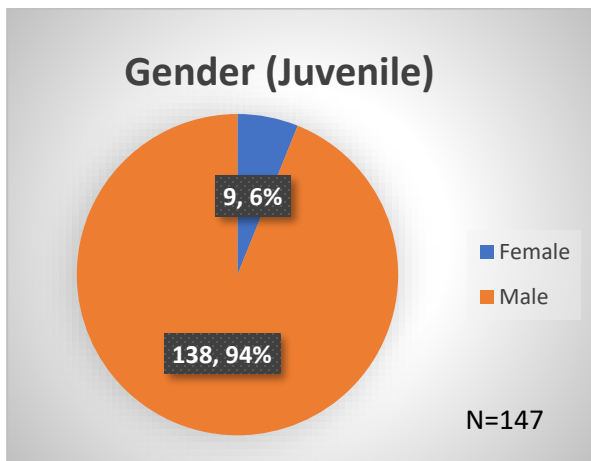

### Friday Morning Midnight Count

Total # of probation Involved youth<sup>1</sup>: 1,167

<sup>1</sup> Probation Active: Any youth who is pending sentencing with an active social history, has been formally placed on probation or supervision with Cook County Juvenile Probation on the date of the report.